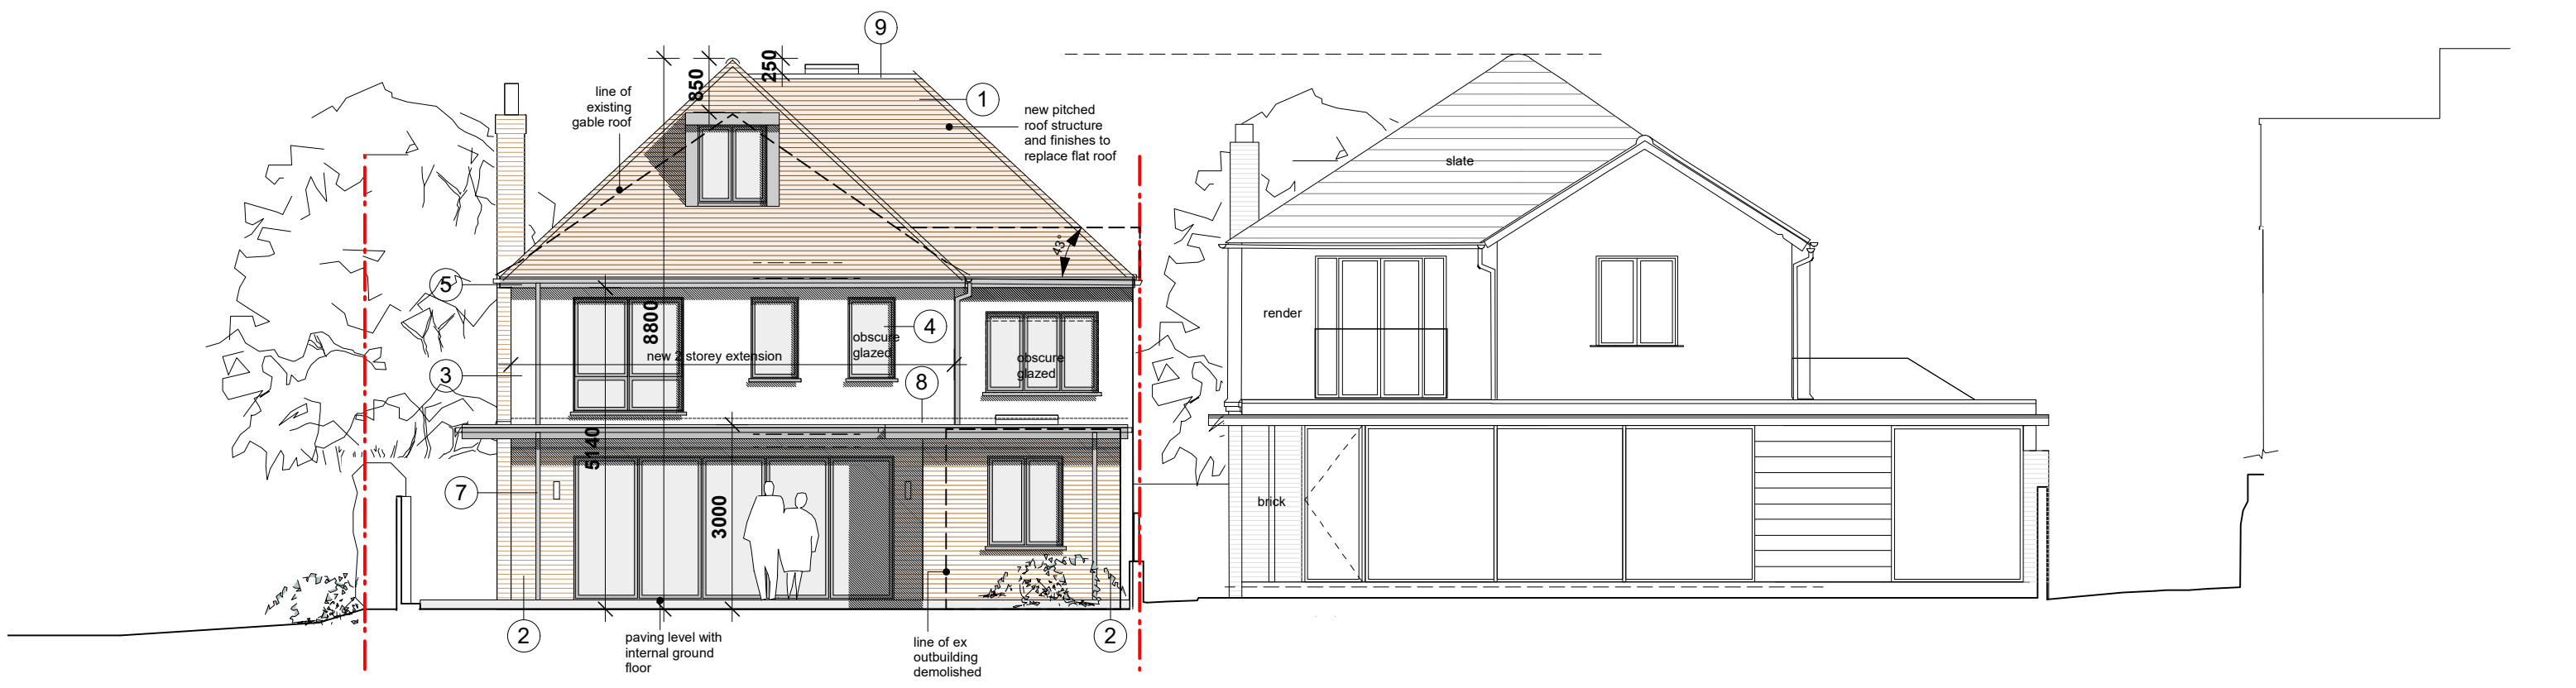

**EAST (STREET) ELEVATION**

**WEST (REAR) ELEVATION**

Project <b>GREEN STREET, SUNBURY, TW16 6QQ</b>		hitchcock architects ltd 18 The Avenue Sunbury-on-Thames Middx TW16 5ES m: 07855 522478 e: andrew@hitchcockarchitects.co.uk w: www.hitchcockarchitects.co.uk
Drawing <b>PROPOSED EAST &amp; WEST ELEVATIONS</b>		
Drawing No. <b>PGS-11</b>	Scale <b>1:100 @ A3</b>	Date <b>09.02.2019</b>