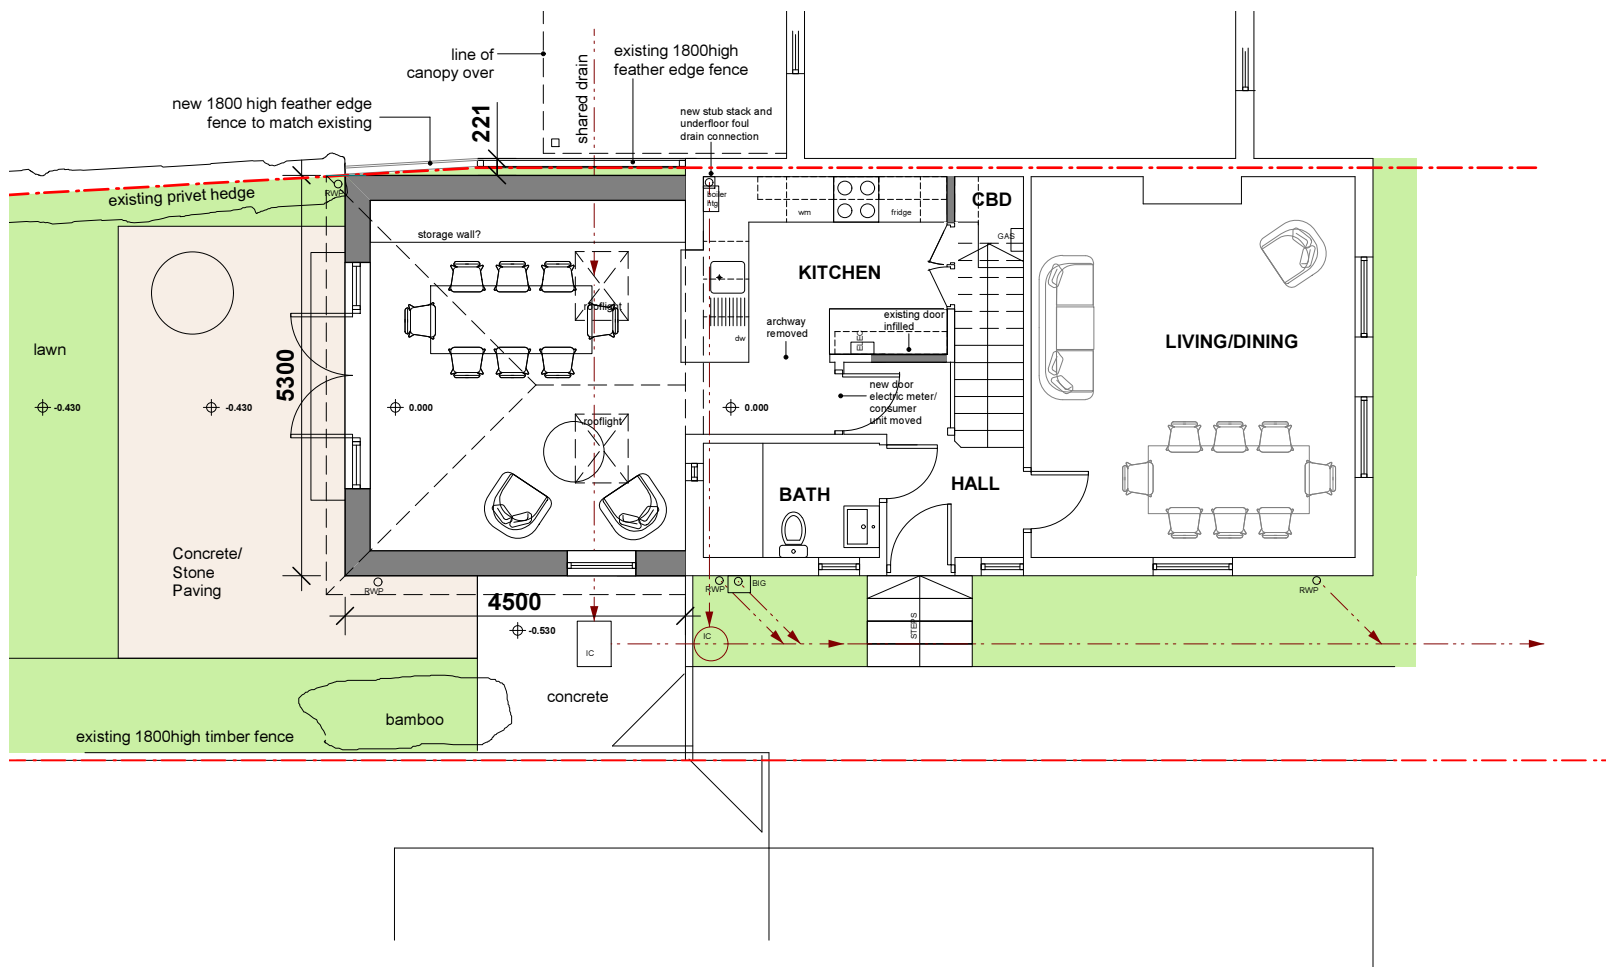

FIRST FLOOR

GROUND FLOOR

Project RICHMOND ROAD, ISLEWORTH		hitchcock architects Ltd 18 The Avenue Sunbury-on-Thames Middx TW16 5ES m: 07855 522478 e: andrew@hitchcockarchitects.co.uk w: www.hitchcockarchitects.co.uk
Drawing PROPOSED GROUND & FIRST FLOOR PLANS		
Drawing No. RRI-04	Scale 1:100 @ A3	Date 03.05.2017